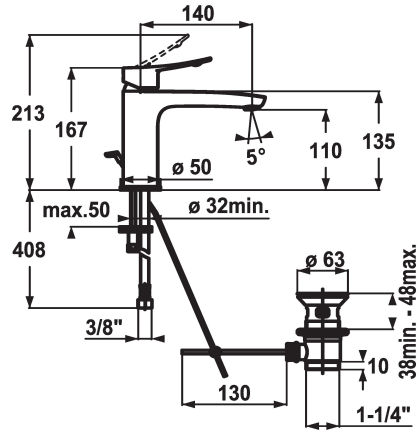

KWC ACTIVO Lever mixer - Basin

Modell-Linie: ACTIVO | 12.401.042.000FL
Umyvadlové armatury | Hydraulické armatury

KWC-No.

124419
chromeline, A 140, flexible connection hoses, with pop-up valve

124420
chromeline, A 140, flexible connection hoses, without pop-up valve

- * Lever mixer
- * ergonomically shaped operating lever
- * EcoProtect - water-saving device
- * Fixed spout
- Neoperl® Perlator®
- * OptimalSpace - ample space for washing or working
- * KWC cartridge M 35 OP

ATT-KWC- ABLAUFGARNITUR

mit_Ablaufgarnitur

ohne_Ablaufgarnitur

- with ceramic discs
- flow rate and temperature continuously variable
- temperature limitation
- * Flexible connection hoses 3/8"
- * Fastening by means of stud bolt 2x M6 x 1
- * Mounting hole size ø35 mm

Faucet_typ

Measure_Height

G_Acoustic group

Projection_A

EnergyLabelCH

ATT-KWC-MASS-WASSERAUSTRITT

Materiál

5 l/min (3 bar)