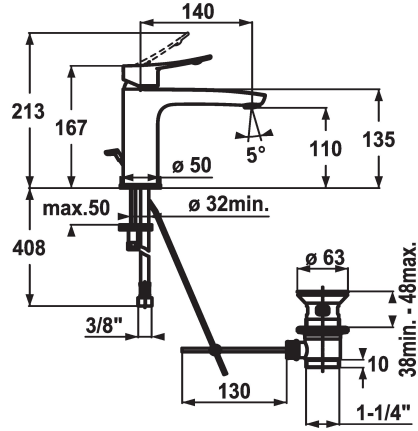

## KWC ACTIVO Lever mixer - Basin

Modell-Linie: ACTIVO | 12.401.042.000FL  
Taps | Manual taps

### KWC-No.

**124419**  
chromeline, A 140, flexible connection hoses, with pop-up valve

**124420**  
chromeline, A 140, flexible connection hoses, without pop-up valve

- \* Lever mixer
- \* ergonomically shaped operating lever
- \* EcoProtect - water-saving device
- \* Fixed spout
- Neoperl® Perlator®
- \* OptimalSpace - ample space for washing or working
- \* KWC cartridge M 35 OP

### pop-up assembly

with pop-up valve

without pop-up valve

- with ceramic discs
- flow rate and temperature continuously variable
- temperature limitation
- \* Flexible connection hoses 3/8"
- \* Fastening by means of stud bolt 2x M6 x 1
- \* Mounting hole size ø35 mm

### Technical Data

|                        |
|------------------------|
| Flow rate              |
| pop-up assembly        |
| Connection             |
| Spout                  |
| Handling               |
| Color code             |
| Installation type      |
| Faucet_typ             |
| Dimension Height       |
| Acoustic group         |
| Projection A           |
| Energy label           |
| Dimension Water outlet |
| material               |