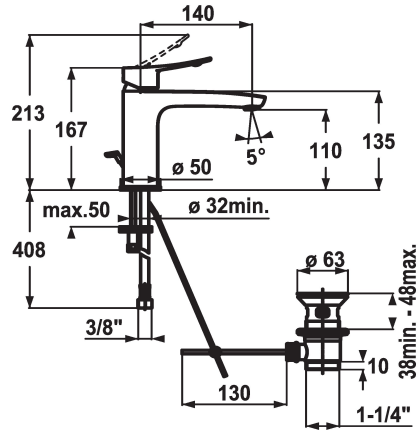

## KWC ACTIVO Lever mixer - Basin

Modell-Linie: ACTIVO | 12.401.042.000FL  
Taps | Manual taps

### KWC-No.

**124419**  
chromeline, A 140, flexible connection hoses, with pop-up valve

**124420**  
chromeline, A 140, flexible connection hoses, without pop-up valve

- \* Lever mixer
- \* ergonomically shaped operating lever
- \* EcoProtect - water-saving device
- \* Fixed spout
- Neoperl® Perlator®
- \* OptimalSpace - ample space for washing or working
- \* KWC cartridge M 35 OP

- with ceramic discs
- flow rate and temperature continuously variable
- temperature limitation
- \* Flexible connection hoses 3/8"
- \* Fastening by means of stud bolt 2x M6 x 1
- \* Mounting hole size ø35 mm

### Technical Data

Flow rate
pop-up valve
Connection
Spout
Handling
Color code
Installation type
Faucet_typ
Measure Height
Acoustic group
Projection A
Energy label
Dimension Water outlet

5 l/min (3 bar)
mit_Ablaufgarnitur
Flexible connection hoses
fixe
top lever
chrome
Pillar installation
Faucet
167
yes
A 140
A
110