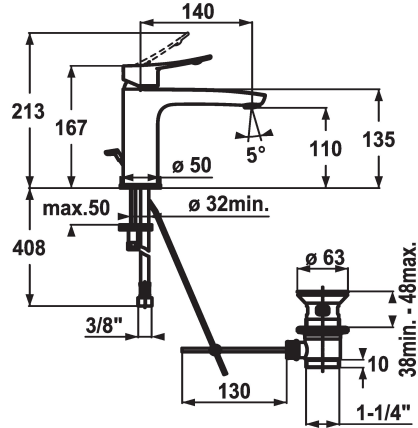

KWC ACTIVO Lever mixer - Basin

Modell-Linie: ACTIVO | 12.401.042.000FL
Hanat | Käsikäyttöiset hanat

KWC-No.

124419
chromeline, A 140, flexible connection hoses, with pop-up valve

124420
chromeline, A 140, flexible connection hoses, without pop-up valve

- * Lever mixer
- * ergonomically shaped operating lever
- * EcoProtect - water-saving device
- * Fixed spout
- Neoperl® Perlator®
- * OptimalSpace - ample space for washing or working
- * KWC cartridge M 35 OP

- with ceramic discs
- flow rate and temperature continuously variable
- temperature limitation
- * Flexible connection hoses 3/8"
- * Fastening by means of stud bolt 2x M6 x 1
- * Mounting hole size ø35 mm

Tekniset tiedot

A_Spout_Spray	5 l/min (3 bar)
ATT-KWC-ABLAUFGARNITUR	mit_Ablaufgarnitur
Connection	Flexible_Anschlusschläuche
Spout	fest
Handling	topbedient
ATT-KWC-FARBCODE	F000
Installation_type	Standmontage
Faucet_typ	01
Measure_Height	167
G_Acoustic group	yes
Projection_A	A140
EnergyLabelCH	A
ATT-KWC-MASS-WASSERAUSTRITT	110
lviCode	0