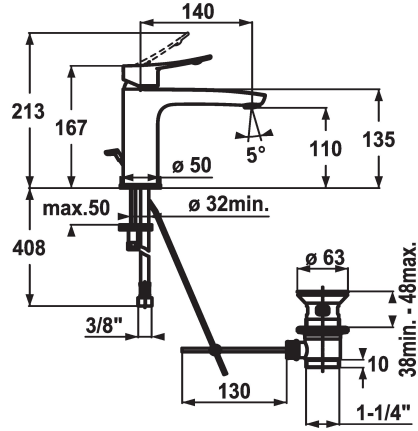

## KWC ACTIVO Lever mixer - Basin

Modell-Linie: ACTIVO | 12.401.042.000FL  
Armatura umywalkowa | Armatura jednouchwytowa

### KWC-No.

**124419**  
chromeline, A 140, flexible connection hoses, with pop-up valve

**124420**  
chromeline, A 140, flexible connection hoses, without pop-up valve

- \* Lever mixer
- \* ergonomically shaped operating lever
- \* EcoProtect - water-saving device
- \* Fixed spout
- Neoperl® Perlator®
- \* OptimalSpace - ample space for washing or working
- \* KWC cartridge M 35 OP

### ATT-KWC- ABLAUFGARNITUR

mit\_Ablaufgarnitur

ohne\_Ablaufgarnitur

- with ceramic discs
- flow rate and temperature continuously variable
- temperature limitation
- \* Flexible connection hoses 3/8"
- \* Fastening by means of stud bolt 2x M6 x 1
- \* Mounting hole size ø35 mm

Faucet\_typ

Dimension Height

G\_Acoustic group

Projection\_A

EnergyLabelCH

ATT-KWC-MASS-WASSERAUSTRITT

Material

5 l/min (3 bar)