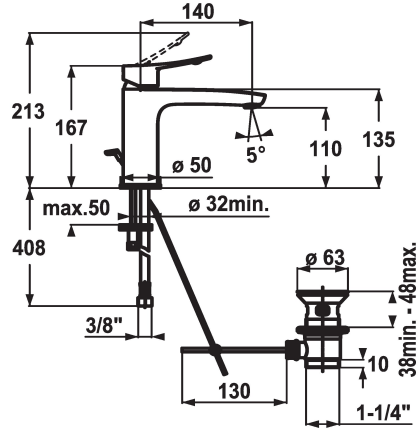

## KWC ACTIVO Lever mixer - Basin

Modell-Linie: ACTIVO | 12.401.042.000FL  
Kranar | Hydraulické armatúry

### KWC-No.

**124419**  
chromeline, A 140, flexible connection hoses, with pop-up valve

**124420**  
chromeline, A 140, flexible connection hoses, without pop-up valve

- \* Lever mixer
- \* ergonomically shaped operating lever
- \* EcoProtect - water-saving device
- \* Fixed spout
- Neoperl® Perlator®
- \* OptimalSpace - ample space for washing or working
- \* KWC cartridge M 35 OP

- with ceramic discs
- flow rate and temperature continuously variable
- temperature limitation
- \* Flexible connection hoses 3/8"
- \* Fastening by means of stud bolt 2x M6 x 1
- \* Mounting hole size ø35 mm

### Technical Data

A_Spout_Spray	5 l/min (3 bar)
ATT-KWC-ABLAUFGARNITUR	mit_Ablaufgarnitur
Connection	Flexible_Anschlusschläuche
ATT-KWC-AUSLAUF	fest
Handling	topbedient
ATT-KWC-FARBCODE	F000
Installation_type	Standmontage
Faucet_typ	01
Measure_Height	167
G_Acoustic group	1
Projection_A	A140
EnergyLabelCH	A
ATT-KWC-MASS-WASSERAUSTRITT	110