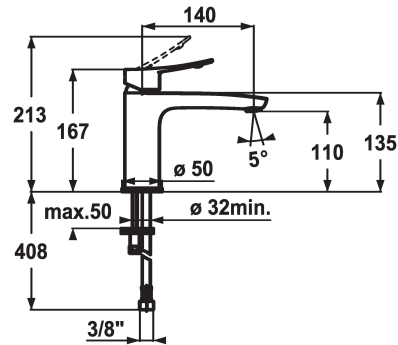

KWC ACTIVO Lever mixer - Basin

Modell-Linie: ACTIVO | 12.401.052.000FL
Umyvadlové armatury | Hydraulické armatury

KWC-No.

124419
chromeline, A 140, flexible connection hoses, with pop-up valve

124420
chromeline, A 140, flexible connection hoses, without pop-up valve

- * Lever mixer
- * ergonomically shaped operating lever
- * EcoProtect - water-saving device
- * Fixed spout
- Neoperl® Perlator®
- * OptimalSpace - ample space for washing or working
- * KWC cartridge M 35 OP

ATT-KWC- ABLAUFGARNITUR

mit_Ablaufgarnitur

ohne_Ablaufgarnitur

- with ceramic discs
- flow rate and temperature continuously variable
- temperature limitation
- * Flexible connection hoses 3/8"
- * Fastening by means of stud bolt 2x M6 x 1
- * Mounting hole size ø35 mm

Faucet_typ

Measure_Height

G_Acoustic group

Projection_A

EnergyLabelCH

ATT-KWC-MASS-WASSERAUSTRITT

Material

5 l/min (3 bar)