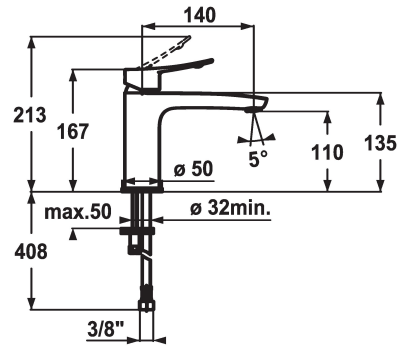

## KWC ACTIVO Lever mixer - Basin

Modell-Linie: ACTIVO | 12.401.052.000FL  
Taps | Manual taps

### KWC-No.

**124419**  
chromeline, A 140, flexible connection hoses, with pop-up valve

**124420**  
chromeline, A 140, flexible connection hoses, without pop-up valve

- \* Lever mixer
- \* ergonomically shaped operating lever
- \* EcoProtect - water-saving device
- \* Fixed spout
- Neoperl® Perlator®
- \* OptimalSpace - ample space for washing or working
- \* KWC cartridge M 35 OP

### pop-up assembly

with pop-up valve

without pop-up valve

- with ceramic discs
- flow rate and temperature continuously variable
- temperature limitation
- \* Flexible connection hoses 3/8"
- \* Fastening by means of stud bolt 2x M6 x 1
- \* Mounting hole size ø35 mm

### Technical Data

Flow rate
pop-up assembly
Connection
Spout
Handling
Color code
Installation type
Faucet_typ
Dimension Height
Acoustic group
Projection A
Energy label
Dimension Water outlet
material

5 l/min (3 bar)
without pop-up valve
Flexible connection hoses
fixed
top lever
chromeline
Pillar installation
Faucet
167
yes
A 140
A
110
Brass