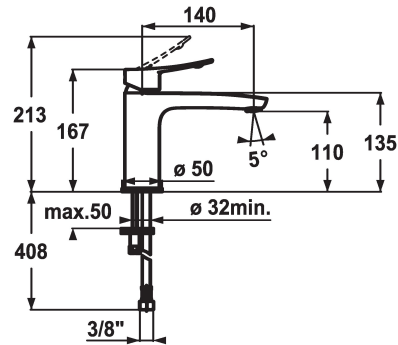

KWC ACTIVO Lever mixer - Basin

Modell-Linie: **ACTIVO** | 12.401.052.000FL
Armatura umywalkowa | Armatura jednouchwytywa

KWC-No.

124419
chromeline, A 140, flexible connection hoses, with pop-up valve

124420
chromeline, A 140, flexible connection hoses, without pop-up valve

- * Lever mixer
- * ergonomically shaped operating lever
- * EcoProtect - water-saving device
- * Fixed spout
- Neoperl® Perlator®
- * OptimalSpace - ample space for washing or working
- * KWC cartridge M 35 OP

ATT-KWC- ABLAUFGARNITUR

mit_Ablaufgarnitur

ohne_Ablaufgarnitur

- with ceramic discs
- flow rate and temperature continuously variable
- temperature limitation
- * Flexible connection hoses 3/8"
- * Fastening by means of stud bolt 2x M6 x 1
- * Mounting hole size ø35 mm

Faucet_typ

Dimension Height

G_Acoustic group

Projection_A

EnergyLabelCH

ATT-KWC-MASS-WASSERAUSTRITT

Material

5 l/min (3 bar)