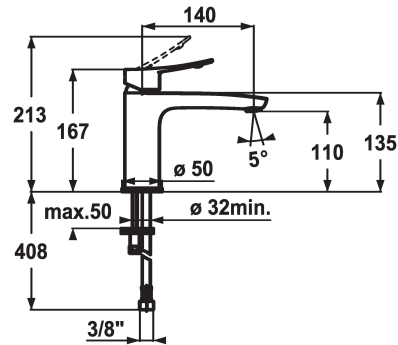

KWC ACTIVO Lever mixer - Basin

Modell-Linie: ACTIVO | 12.401.052.000FL
Kranar | Hydraulické armatúry

KWC-No.

124419
chromeline, A 140, flexible connection hoses, with pop-up valve

124420
chromeline, A 140, flexible connection hoses, without pop-up valve

- * Lever mixer
- * ergonomically shaped operating lever
- * EcoProtect - water-saving device
- * Fixed spout
- Neoperl® Perlator®
- * OptimalSpace - ample space for washing or working
- * KWC cartridge M 35 OP

ATT-KWC- ABLAUFGARNITUR

mit_Ablaufgarnitur

ohne_Ablaufgarnitur

- with ceramic discs
- flow rate and temperature continuously variable
- temperature limitation
- * Flexible connection hoses 3/8"
- * Fastening by means of stud bolt 2x M6 x 1
- * Mounting hole size ø35 mm

Faucet_typ

Measure_Height

G_Acoustic group

Projection_A

EnergyLabelCH

ATT-KWC-MASS-WASSERAUSTRITT

Material

5 l/min (3 bar)