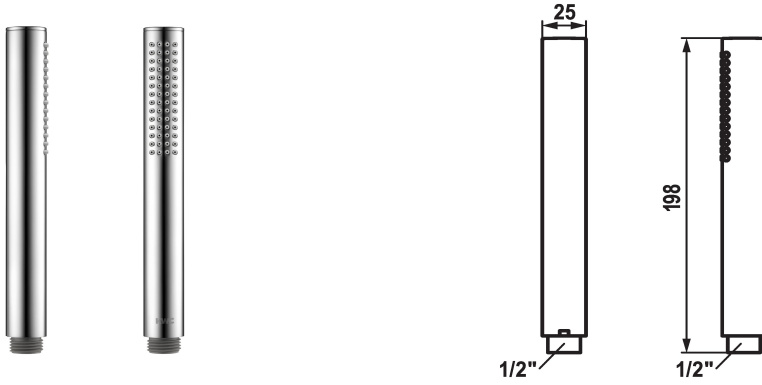

KWC FIT-X Baton shower slim

Modell-Linie: FIT-X | 26.000.103.000

Suihkut ja suihkupaneelit | Suihkut ja suihkupaneelit

KWC-No.

124493
chromeline

125187
matt black

125188
stainless steel

ATT-KWC-FARBCODE

chromeline

matt black

stainless steel

* Baton shower KWC FIT-X slim

* Made of brass

* TouchProtect - anti-scald protection thanks to the "double skin"

principle

* Cleaning-friendly faceplate

* Connecting thread 1/2"

Tekniset tiedot

A_Spout_Spray

Connection

ATT-KWC-FARBCODE

Faucet_typ

ATT-KWC-STRAHLART

G_Acoustic group

Materiaali

IviCode

8 l/min (3 bar)

G1/2"

chromeline

18

04

yes