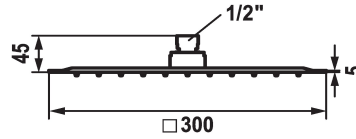

KWC PIATTO -X Q Shower head

Modell-Linie: **SHOWERCULTURE | 26.000.205.000**
Showers | Shower heads

KWC-No.

124494
chromeline, D 250x250

124495
chromeline, D 300x300

124496
chromeline, D 400x400

Diameter

250 x 250

300 x 300

400 x 400

* Shower head KWC PIATTO -X Q
* Made of stainless steel
* With ball joint
* Cleaning-friendly faceplate

* Connecting thread 1/2"
* To be ordered separately:
- Bracket

Technical Data

Flow rate	18 l/min (3 bar)
Diameter	300 x 300
Color code	chromeline
Faucet_typ	Safety element
Acoustic group	2
Energy label	D Mono battery 1.5 V
material	stainless steel