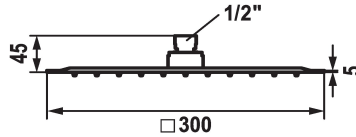

## KWC PIATTO -X Q Shower head

Modell-Linie: SHOWERCULTURE | 26.000.205.000  
Suihkut ja suihkupaneelit | Suihkupäät

### KWC-No.

**124494**  
chromeline, D 250x250

**124495**  
chromeline, D 300x300

**124496**  
chromeline, D 400x400

### Halkaisija

D250-Q

D300-Q

D400-Q

\* Shower head KWC PIATTO -X Q  
\* Made of stainless steel  
\* With ball joint  
\* Cleaning-friendly faceplate

\* Connecting thread 1/2"  
\* To be ordered separately:  
- Bracket