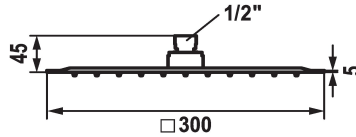

KWC PIATTO -X Q Shower head

Modell-Linie: SHOWERCULTURE | 26.000.205.000
Duschar | Sprchové hlavice

KWC-No.

124494
chromeline, D 250x250

124495
chromeline, D 300x300

124496
chromeline, D 400x400

Diameter

D250-Q

D300-Q

D400-Q

* Shower head KWC PIATTO -X Q
* Made of stainless steel
* With ball joint
* Cleaning-friendly faceplate

* Connecting thread 1/2"
* To be ordered separately:
- Bracket

Technical Data

A_Spout_Spray

18 l/min (3 bar)

Diameter

D300-Q

ATT-KWC-FARBCODE

chromeline

Faucet_typ

17

G_Acoustic group