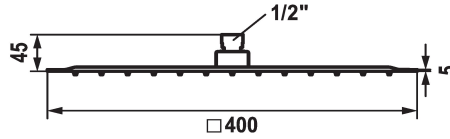

KWC PIATTO -X Q Shower head

Modell-Linie: **SHOWERCULTURE** | 26.000.206.000
Showers | Shower heads

KWC-No.

124494
chromeline, D 250x250

124495
chromeline, D 300x300

124496
chromeline, D 400x400

Diameter

250 x 250

300 x 300

400 x 400

* Shower head KWC PIATTO -X Q
* Made of stainless steel
* With ball joint
* Cleaning-friendly faceplate

* Connecting thread 1/2"
* To be ordered separately:
- Bracket

Technical Data

| | |
|------------------------------|----------------------|
| Flow rate | 19.5 l/min (3 bar) |
| Diameter | 400 x 400 |
| Color code | chromeline |
| Faucet_typ | Safety element |
| Acoustic group | 2 |
| Spray outlet: Acoustic group | 2 |
| Energy label | D Mono battery 1.5 V |
| material | stainless steel |