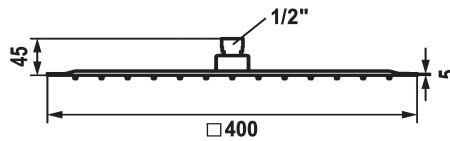

## KWC PIATTO -X Q Shower head

Modell-Linie: **SHOWERCULTURE** | 26.000.206.000  
Showers | Shower heads

### KWC-No.

**124494**  
chromeline, D 250x250

**124495**  
chromeline, D 300x300

**124496**  
chromeline, D 400x400

### Diameter

250 x 250

300 x 300

400 x 400

\* Shower head KWC PIATTO -X Q  
\* Made of stainless steel  
\* With ball joint  
\* Cleaning-friendly faceplate

\* Connecting thread 1/2"  
\* To be ordered separately:  
- Bracket

### Technical Data

Flow rate	19.5 l/min (3 bar)
Diameter	400 x 400
Color code	chromeline
Faucet_typ	Safety element
Acoustic group	2
Spray outlet: Acoustic group	2
Energy label	D Mono battery 1.5 V
material	stainless steel