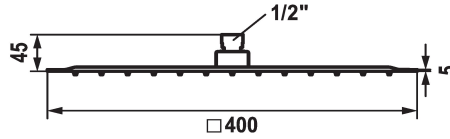

## KWC PIATTO -X Q Shower head

Modell-Linie: **SHOWERCULTURE** | 26.000.206.000  
Duschar | Sprchové hlavice

### KWC-No.

**124494**  
chromeline, D 250x250

**124495**  
chromeline, D 300x300

**124496**  
chromeline, D 400x400

### Diameter

D250-Q

D300-Q

D400-Q

\* Shower head KWC PIATTO -X Q  
\* Made of stainless steel  
\* With ball joint  
\* Cleaning-friendly faceplate

\* Connecting thread 1/2"  
\* To be ordered separately:  
- Bracket

### Technical Data

A\_Spout\_Spray

19.5 l/min (3 bar)

Diameter

D400-Q

ATT-KWC-FARBCODE

chromeline

Faucet\_typ