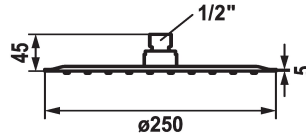

## KWC PIATTO-X R Shower head

Modell-Linie: **SHOWERCULTURE | 26.000.214.000**  
Armatura natryskowa | Głowice natryskowe

### KWC-No.

**124497**  
chromeline, D 250

**124498**  
chromeline, D 300

**124499**  
chromeline, D 400

### średnicy

D250

D300

D400

\* Shower head KWC PIATTO -X R  
\* Made of stainless steel  
\* With ball joint  
\* Cleaning-friendly faceplate

\* Connecting thread 1/2"  
\* To be ordered separately:  
- Bracket

### Dane techniczne

A\_Spout\_Spray

18 l/min (3 bar)

średnicy

D250

ATT-KWC-FARBCODE

chromeline

Faucet\_typ