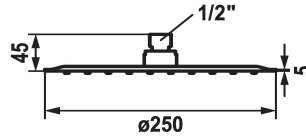

KWC PIATTO-X R Shower head

Modell-Linie: **SHOWERCULTURE | 26.000.214.000**
Duschar | Sprchové hlavice

KWC-No.

124497
chromeline, D 250

124498
chromeline, D 300

124499
chromeline, D 400

Diameter

D250

D300

D400

* Shower head KWC PIATTO -X R
* Made of stainless steel
* With ball joint
* Cleaning-friendly faceplate

* Connecting thread 1/2"
* To be ordered separately:
- Bracket

Technical Data

A_Spout_Spray

18 l/min (3 bar)

Diameter

D250

ATT-KWC-FARBCODE

chromeline

Faucet_typ

17

G_Acoustic group