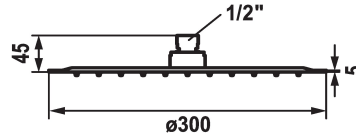

KWC PIATTO-X R Shower head

Modell-Linie: SHOWERCULTURE | 26.000.215.000
Sprchové armatury | Sprchové hlavice

KWC-No.

124497
chromeline, D 250

124498
chromeline, D 300

124499
chromeline, D 400

ATT-KWC-DURCHMESSER

D250

D300

D400

* Shower head KWC PIATTO -X R
* Made of stainless steel
* With ball joint
* Cleaning-friendly faceplate

* Connecting thread 1/2"
* To be ordered separately:
- Bracket

Technické údaje

A_Spout_Spray

18 l/min (3 bar)

ATT-KWC-DURCHMESSER

D300

ATT-KWC-FARBCODE

chromeline

Faucet_typ

17

G_Acoustic group