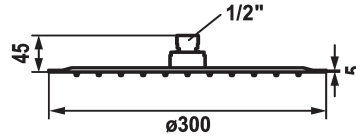

KWC PIATTO-X R Shower head

Modell-Linie: **SHOWERCULTURE | 26.000.215.000**
Armatura natryskowa | Glowice natryskowe

KWC-No.

124497
chromeline, D 250

124498
chromeline, D 300

124499
chromeline, D 400

średnicy

D250

D300

D400

* Shower head KWC PIATTO -X R
* Made of stainless steel
* With ball joint
* Cleaning-friendly faceplate

* Connecting thread 1/2"
* To be ordered separately:
- Bracket

Dane techniczne

A_Spout_Spray

18 l/min (3 bar)

średnicy

D300

ATT-KWC-FARBCODE

chromeline

Faucet_typ

17

G_Acoustic group