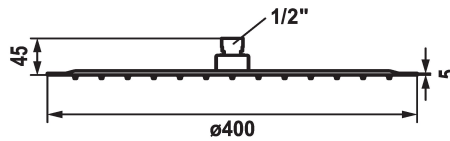

KWC PIATTO-X R Shower head

Modell-Linie: **SHOWERCULTURE | 26.000.216.000**
Armatura natryskowa | Głowice natryskowe

KWC-No.

124497
chromeline, D 250

124498
chromeline, D 300

124499
chromeline, D 400

średnicy

D250

D300

D400

* Shower head KWC PIATTO -X R
* Made of stainless steel
* With ball joint
* Cleaning-friendly faceplate

* Connecting thread 1/2"
* To be ordered separately:
- Bracket

Dane techniczne

A_Spout_Spray

19 l/min (3 bar)

średnicy

D400

ATT-KWC-FARBCODE

chromeline

Faucet_typ

17

G_Acoustic group