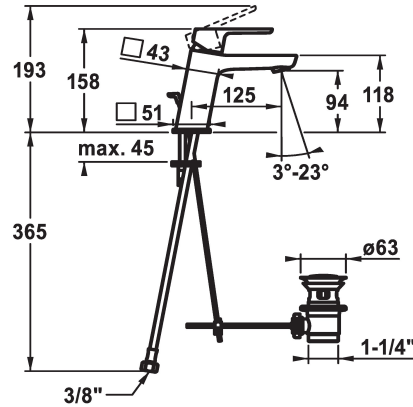

## KWC MONTA Lever mixer - Basin

Modell-Linie: MONTA | 12.411.042.000FL  
Umyvadlové armatury | Hydraulické armatury

### KWC-No.

**124514**  
chromeline, A 125, flexible connection hoses, with pop-up valve

**124515**  
chromeline, A 125, flexible connection hoses, without pop-up valve

- \* Lever mixer
- \* EcoProtect - water-saving device
- \* Fixed spout
- Neoperl® Perlator® SSR, swivelling jet regulator
- \* OptimalSpace - ample space for washing or working
- \* KWC cartridge M 35 OP

### ATT-KWC- ABLAUFGARNITUR

mit\_Ablaufgarnitur

ohne\_Ablaufgarnitur

- with ceramic discs
- flow rate and temperature continuously variable
- temperature limitation
- \* Flexible connection hoses 3/8"
- \* Fastening by means of stud bolt M8 x 1
- \* Mounting hole size ø35 mm

Faucet\_typ

Measure\_Height

G\_Acoustic group

Projection\_A

EnergyLabelCH

ATT-KWC-MASS-WASSERAUSTRITT

Material

5 l/min (3 bar)