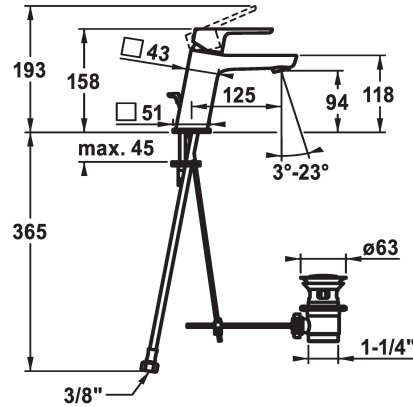

## KWC MONTA Lever mixer - Basin

Modell-Linie: MONTA | 12.411.042.000FL  
Hanat | Käsi­käyt­toiset hanat

### KWC-No.

**124514**  
chromeline, A 125, flexible connection hoses, with pop-up valve

**124515**  
chromeline, A 125, flexible connection hoses, without pop-up valve

- \* Lever mixer
- \* EcoProtect - water-saving device
- \* Fixed spout
- Neoperl® Perlator® SSR, swivelling jet regulator
- \* OptimalSpace - ample space for washing or working
- \* KWC cartridge M 35 OP

### ATT-KWC- ABLAUFGARNITUR

mit\_Ablaufgarnitur

ohne\_Ablaufgarnitur

- with ceramic discs
- flow rate and temperature continuously variable
- temperature limitation
- \* Flexible connection hoses 3/8"
- \* Fastening by means of stud bolt M8 x 1
- \* Mounting hole size ø35 mm

Faucet\_typ

Measure\_Height

G\_Acoustic group

Projection\_A

EnergyLabelCH

ATT-KWC-MASS-WASSERAUSTRITT

Materiaali

lviCode