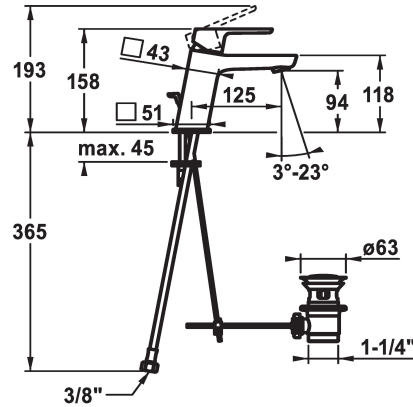

KWC MONTA Lever mixer - Basin

Modell-Linie: MONTA | 12.411.042.000FL
Kranar | Hydraulické armatúry

KWC-No.

124514
chromeline, A 125, flexible connection hoses, with pop-up valve

124515
chromeline, A 125, flexible connection hoses, without pop-up valve

mit_Ablaufgarnitur

ohne_Ablaufgarnitur

- with ceramic discs
- flow rate and temperature continuously variable
- temperature limitation
- * Flexible connection hoses 3/8"
- * Fastening by means of stud bolt M8 x 1
- * Mounting hole size ø35 mm

Faucet_typ

Measure_Height

G_Acoustic group

Projection_A

EnergyLabelCH

ATT-KWC-MASS-WASSERAUSTRITT

Material

5 l/min (3 bar)