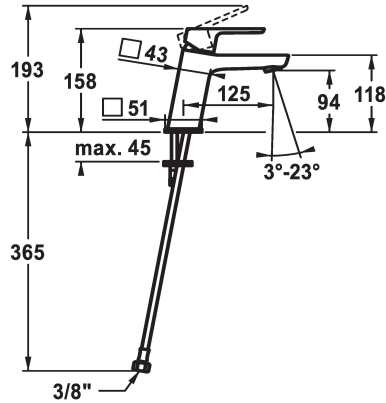

KWC MONTA Lever mixer - Basin

Modell-Linie: MONTA | 12.411.052.000FL
Hanat | Käsi­käyt­toiset hanat

KWC-No.

124514
chromeline, A 125, flexible connection hoses, with pop-up valve

124515
chromeline, A 125, flexible connection hoses, without pop-up valve

mit_Ablaufgarnitur

ohne_Ablaufgarnitur

- with ceramic discs
- flow rate and temperature continuously variable
- temperature limitation
- * Flexible connection hoses 3/8"
- * Fastening by means of stud bolt M8 x 1
- * Mounting hole size ø35 mm

Faucet_typ

Measure_Height

G_Acoustic group

Projection_A

EnergyLabelCH

ATT-KWC-MASS-WASSERAUSTRITT

Materiaali

lviCode