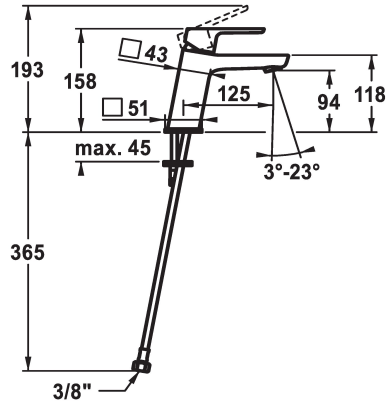

KWC MONTA Lever mixer - Basin

Modell-Linie: MONTA | 12.411.052.000FL
Armatura umywalkowa | Armatura jednouchwytowa

KWC-No.

124514
chromeline, A 125, flexible connection hoses, with pop-up valve

124515
chromeline, A 125, flexible connection hoses, without pop-up valve

- * Lever mixer
- * EcoProtect - water-saving device
- * Fixed spout
- Neoperl® Perlator® SSR, swivelling jet regulator
- * OptimalSpace - ample space for washing or working
- * KWC cartridge M 35 OP

ATT-KWC- ABLAUFGARNITUR

mit_Ablaufgarnitur

ohne_Ablaufgarnitur

- with ceramic discs
- flow rate and temperature continuously variable
- temperature limitation
- * Flexible connection hoses 3/8"
- * Fastening by means of stud bolt M8 x 1
- * Mounting hole size ø35 mm

Faucet_typ

Dimension Height

G_Acoustic group

Projection_A

EnergyLabelCH

ATT-KWC-MASS-WASSERAUSTRITT

Material

5 l/min (3 bar)