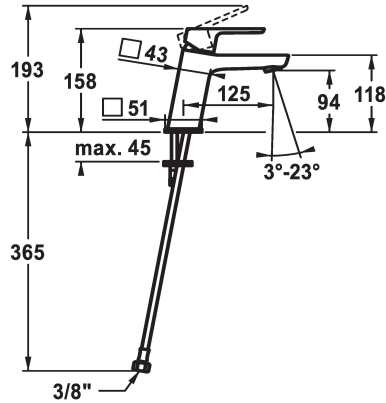

KWC MONTA Lever mixer - Basin

Modell-Linie: MONTA | 12.411.052.000FL
Kranar | Hydraulické armatúry

KWC-No.

124514
chromeline, A 125, flexible connection hoses, with pop-up valve

124515
chromeline, A 125, flexible connection hoses, without pop-up valve

mit_Ablaufgarnitur

ohne_Ablaufgarnitur

- with ceramic discs
- flow rate and temperature continuously variable
- temperature limitation
- * Flexible connection hoses 3/8"
- * Fastening by means of stud bolt M8 x 1
- * Mounting hole size ø35 mm

Faucet_typ

Measure_Height

G_Acoustic group

Projection_A

EnergyLabelCH

ATT-KWC-MASS-WASSERAUSTRITT

Material

5 l/min (3 bar)