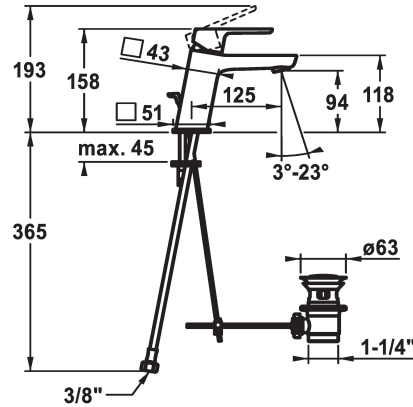

## KWC MONTA

Lever mixer - Basin - CoolFix

Modell-Linie: MONTA | 12.411.032.000FL  
Umyvadlové armatury | Hydraulické armatury

### KWC-No.

**124516**  
chromeline, A 125, flexible connection hoses, with pop-up valve

**124517**  
chromeline, A 125, flexible connection hoses, without pop-up valve

- \* Lever mixer
- \* CoolFix - Cold water flow with a centered lever
- \* EcoProtect - water-saving device
- \* Fixed spout
- Neoperl® Perlator® SSR, swivelling jet regulator
- \* OptimalSpace - ample space for washing or working
- \* KWC cartridge M 35 OP

### ATT-KWC- ABLAUFGARNITUR

mit\_Ablaufgarnitur

ohne\_Ablaufgarnitur

- with ceramic discs
- flow rate and temperature continuously variable
- temperature limitation
- \* Flexible connection hoses 3/8"
- \* Fastening by means of stud bolt M8 x 1
- \* Mounting hole size ø35 mm

Faucet\_typ

Measure\_Height

ATT-KWC-ENERGIESPAREN

G\_Acoustic\_group

Projection\_A

EnergyLabelCH

ATT-KWC-MASS-WASSERAUSTRITT

Materiál