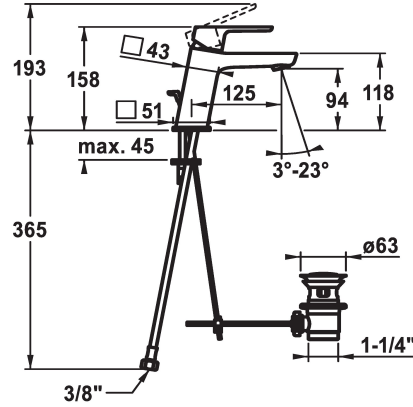

KWC MONTA Lever mixer - Basin - CoolFix

Modell-Linie: MONTA | 12.411.032.000FL
Taps | Manual taps

KWC-No.

124516
chromeline, A 125, flexible connection hoses, with pop-up valve

124517
chromeline, A 125, flexible connection hoses, without pop-up valve

pop-up assembly

with pop-up valve

without pop-up valve

- with ceramic discs
- flow rate and temperature continuously variable
- temperature limitation
- * Flexible connection hoses 3/8"
- * Fastening by means of stud bolt M8 x 1
- * Mounting hole size $\varnothing 35$ mm

Technical Data

Flow rate	5 l/min (3 bar)
pop-up assembly	with pop-up valve
Connection	Flexible connection hoses
Spout	fixed
Handling	top lever
Color code	chromeline
Installation type	Pillar installation
Faucet_typ	Faucet
Dimension Height	158
Energysaving	Coolfix
Acoustic group	yes
Projection A	A 125
Energy label	A
Dimension Water outlet	94
material	Brass

Flow rate	5 l/min (3 bar)
pop-up assembly	with pop-up valve
Connection	Flexible connection hoses
Spout	fixed
Handling	top lever
Color code	chromeline
Installation type	Pillar installation
Faucet	Faucet
Dimension Height	158
Energysaving	Coolfix
Acoustic group	yes
Projection A	A 125
Energy label	A
Dimension Water outlet	94
material	Brass