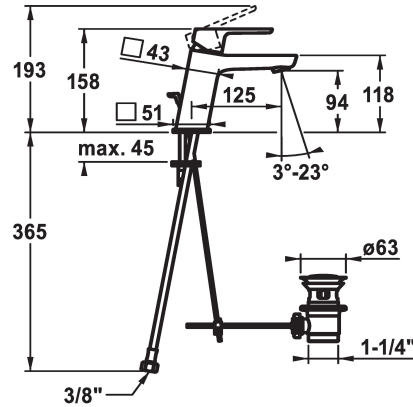

KWC MONTA Lever mixer - Basin - CoolFix

Modell-Linie: MONTA | 12.411.032.000FL
Taps | Manual taps

KWC-No.

124516
chromeline, A 125, flexible connection hoses, with pop-up valve

124517
chromeline, A 125, flexible connection hoses, without pop-up valve

pop-up valve

with pop-up valve

without pop-up valve

- with ceramic discs
- flow rate and temperature continuously variable
- temperature limitation
- * Flexible connection hoses 3/8"
- * Fastening by means of stud bolt M8 x 1
- * Mounting hole size ø35 mm

Technical Data

Flow rate	5 l/min (3 bar)
pop-up valve	with pop-up valve
Connection	Flexible connection hoses
Spout	fixed
Handling	top lever
Color code	chromeline
Installation type	Pillar installation
Faucet_typ	Faucet
Measure Height	158
Energysaving	Coolfix
Acoustic group	yes
Projection A	A 125
Energy label	A
Dimension Water outlet	94
material	Brass

Flow rate	5 l/min (3 bar)
pop-up valve	with pop-up valve
Connection	Flexible connection hoses
Spout	fixed
Handling	top lever
Color code	chromeline
Installation type	Pillar installation
Faucet_typ	Faucet
Measure Height	158
Energysaving	Coolfix
Acoustic group	yes
Projection A	A 125
Energy label	A
Dimension Water outlet	94
material	Brass