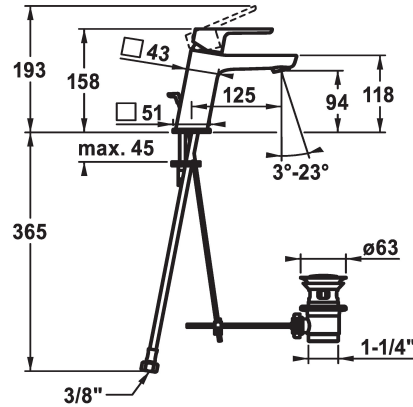

KWC MONTA

Lever mixer - Basin - CoolFix

Modell-Linie: MONTA | 12.411.032.000FL

Hanat | Käsi­käyt­toiset hanat

KWC-No.

124516

chromeline, A 125, flexible connection hoses, with pop-up valve

124517

chromeline, A 125, flexible connection hoses, without pop-up valve

- * Lever mixer
- * CoolFix - Cold water flow with a centered lever
- * EcoProtect - water-saving device
- * Fixed spout
- * Neoperl® Perlator® SSR, swivelling jet regulator
- * OptimalSpace - ample space for washing or working
- * KWC cartridge M 35 OP

ATT-KWC- ABLAUF­GARNITUR

mit_Ablaufgarnitur

ohne_Ablaufgarnitur

- with ceramic discs
- flow rate and temperature continuously variable
- temperature limitation
- * Flexible connection hoses 3/8"
- * Fastening by means of stud bolt M8 x 1
- * Mounting hole size ø35 mm

Faucet_typ

Measure_Height

ATT-KWC-ENERGIESPAREN

G_Acoustic group

Projection_A

EnergyLabelCH

ATT-KWC-MASS-WASSERAUSTRITT

Materiaali