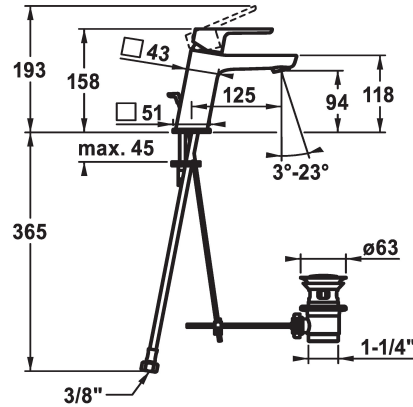

## KWC MONTA

Lever mixer - Basin - CoolFix

Modell-Linie: MONTA | 12.411.032.000FL

Armatura umywalkowa | Armatura jednouchwytywa

### KWC-No.

**124516**

chromeline, A 125, flexible connection hoses, with pop-up valve

**124517**

chromeline, A 125, flexible connection hoses, without pop-up valve

- \* Lever mixer
- \* CoolFix - Cold water flow with a centered lever
- \* EcoProtect - water-saving device
- \* Fixed spout
- Neoperl® Perlator® SSR, swivelling jet regulator
- \* OptimalSpace - ample space for washing or working
- \* KWC cartridge M 35 OP

### ATT-KWC- ABLAUFGARNITUR

mit\_Ablaufgarnitur

ohne\_Ablaufgarnitur

- with ceramic discs
- flow rate and temperature continuously variable
- temperature limitation
- \* Flexible connection hoses 3/8"
- \* Fastening by means of stud bolt M8 x 1
- \* Mounting hole size ø35 mm

Faucet\_typ

Dimension Height

ATT-KWC-ENERGIESPAREN

G\_Acoustic group

Projection\_A

EnergyLabelCH

ATT-KWC-MASS-WASSERAUSTRITT

Material