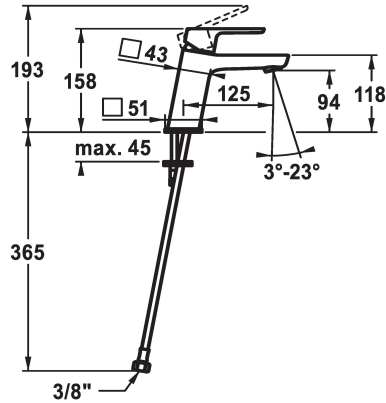

KWC MONTA

Lever mixer - Basin - CoolFix

Modell-Linie: MONTA | 12.411.072.000FL
Umyvadlové armatury | Hydraulické armatury

KWC-No.

124516
chromeline, A 125, flexible connection hoses, with pop-up valve

124517
chromeline, A 125, flexible connection hoses, without pop-up valve

ATT-KWC- ABLAUFGARNITUR

mit_Ablaufgarnitur

ohne_Ablaufgarnitur

- with ceramic discs
- flow rate and temperature continuously variable
- temperature limitation
- * Flexible connection hoses 3/8"
- * Fastening by means of stud bolt M8 x 1
- * Mounting hole size ø35 mm

Faucet_typ

Measure_Height

ATT-KWC-ENERGIESPAREN

G_Acoustic group

Projection_A

EnergyLabelCH

ATT-KWC-MASS-WASSERAUSTRITT

Materiál