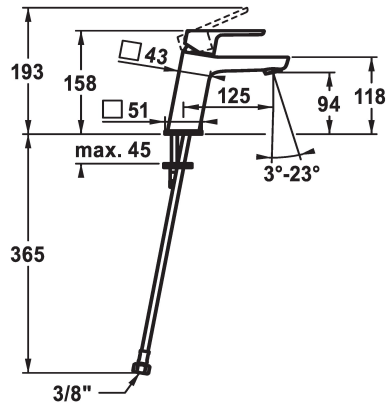

## KWC MONTA Lever mixer - Basin - CoolFix

Modell-Linie: MONTA | 12.411.072.000FL  
Taps | Manual taps

### KWC-No.

**124516**  
chromeline, A 125, flexible connection hoses, with pop-up valve

**124517**  
chromeline, A 125, flexible connection hoses, without pop-up valve

- \* Lever mixer
- \* CoolFix - Cold water flow with a centered lever
- \* EcoProtect - water-saving device
- \* Fixed spout
- Neoperl® Perlator® SSR, swivelling jet regulator
- \* OptimalSpace - ample space for washing or working
- \* KWC cartridge M 35 OP

### pop-up assembly

with pop-up valve

without pop-up valve

- with ceramic discs
- flow rate and temperature continuously variable
- temperature limitation
- \* Flexible connection hoses 3/8"
- \* Fastening by means of stud bolt M8 x 1
- \* Mounting hole size ø35 mm

### Technical Data

Flow rate
pop-up assembly
Connection
Spout
Handling
Color code
Installation type
Faucet_typ
Dimension Height
Energysaving
Acoustic group
Projection A
Energy label
Dimension Water outlet
material