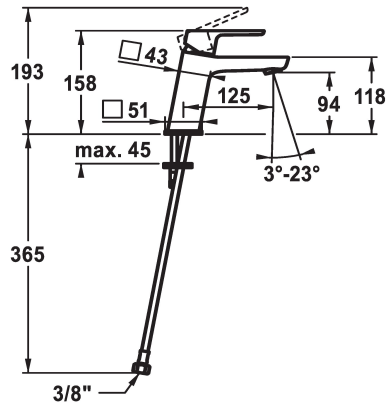

### KWC-No.

**124516**

chromeline, A 125, flexible connection hoses, with pop-up valve

**124517**

chromeline, A 125, flexible connection hoses, without pop-up valve

- \* Lever mixer
- \* CoolFix - Cold water flow with a centered lever
- \* EcoProtect - water-saving device
- \* Fixed spout
- Neoperl® Perlator® SSR, swivelling jet regulator
- \* OptimalSpace - ample space for washing or working
- \* KWC cartridge M 35 OP

### ATT-KWC- ABLAUFGARNITUR

mit\_Ablaufgarnitur

ohne\_Ablaufgarnitur

- with ceramic discs
- flow rate and temperature continuously variable
- temperature limitation
- \* Flexible connection hoses 3/8"
- \* Fastening by means of stud bolt M8 x 1
- \* Mounting hole size ø35 mm

Faucet\_typ

Measure\_Height

ATT-KWC-ENERGIESPAREN

G\_Acoustic group

Projection\_A

EnergyLabelCH

ATT-KWC-MASS-WASSERAUSTRITT

Materiaali

IviCode

5 l/min (3 bar)

ohne\_Ablaufgarnitur

Flexible\_Anschlussschläuche

Kiinnitetty

topbedient

chromeline

Standmontage