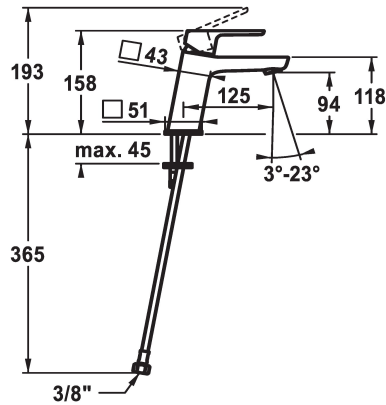

KWC MONTA

Lever mixer - Basin - CoolFix

Modell-Linie: MONTA | 12.411.072.000FL

Armatura umywalkowa | Armatura jednouchwytywa

KWC-No.

124516

chromeline, A 125, flexible connection hoses, with pop-up valve

124517

chromeline, A 125, flexible connection hoses, without pop-up valve

- * Lever mixer
- * CoolFix - Cold water flow with a centered lever
- * EcoProtect - water-saving device
- * Fixed spout
- Neoperl® Perlator® SSR, swivelling jet regulator
- * OptimalSpace - ample space for washing or working
- * KWC cartridge M 35 OP

ATT-KWC- ABLAUFGARNITUR

mit_Ablaufgarnitur

ohne_Ablaufgarnitur

- with ceramic discs
- flow rate and temperature continuously variable
- temperature limitation
- * Flexible connection hoses 3/8"
- * Fastening by means of stud bolt M8 x 1
- * Mounting hole size ø35 mm

Faucet_typ

Dimension Height

ATT-KWC-ENERGIESPAREN

G_Acoustic group

Projection_A

EnergyLabelCH

ATT-KWC-MASS-WASSERAUSTRITT

Material