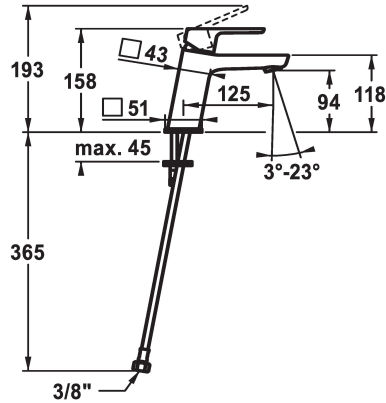

KWC MONTA

Lever mixer - Basin - CoolFix

Modell-Linie: MONTA | 12.411.072.000FL

Kranar | Hydraulické armatúry

KWC-No.

124516

chromeline, A 125, flexible connection hoses, with pop-up valve

124517

- temperature limitation

* Flexible connection hoses 3/8"

* Fastening by means of stud bolt M8 x 1

* Mounting hole size ø35 mm

Technical Data

A_Spout_Spray

ATT-KWC-ABLAUFGARNITUR

Connection

Projection_A

EnergyLabelCH

ATT-KWC-MASS-WASSERAUSTRITT

Material

5 l/min (3 bar)

ohne_Ablaufgarnitur

Flexible_Anschlusschläuche

fest