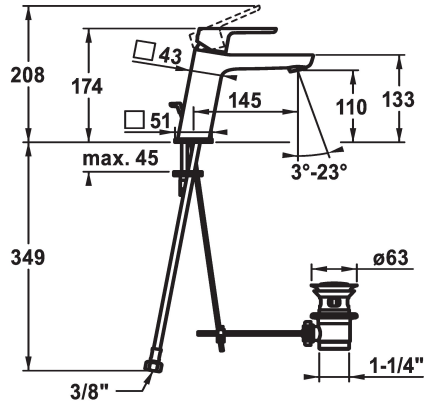

## KWC MONTA Lever mixer - Basin

Modell-Linie: MONTA | 12.411.043.000FL  
Umyvadlové armatury | Hydraulické armatury

### KWC-No.

**124519**  
chromeline, A 145, flexible connection hoses, with pop-up valve

**124520**  
chromeline, A 145, flexible connection hoses, without pop-up valve

- \* Lever mixer
- \* EcoProtect - water-saving device
- \* Fixed spout
- Neoperl® Perlator® SSR, swivelling jet regulator
- \* OptimalSpace - ample space for washing or working
- \* KWC cartridge M 35 OP

### ATT-KWC- ABLAUFGARNITUR

mit\_Ablaufgarnitur

ohne\_Ablaufgarnitur

- with ceramic discs
- flow rate and temperature continuously variable
- temperature limitation
- \* Flexible connection hoses 3/8"
- \* Fastening by means of stud bolt M8 x 1
- \* Mounting hole size ø35 mm

5 l/min (3 bar)
mit_Ablaufgarnitur
Flexible_Anschlusschläuche
fixovaná
topbedient
chromeline
Standmontage
01
174
yes
A145
A
110
mosaz