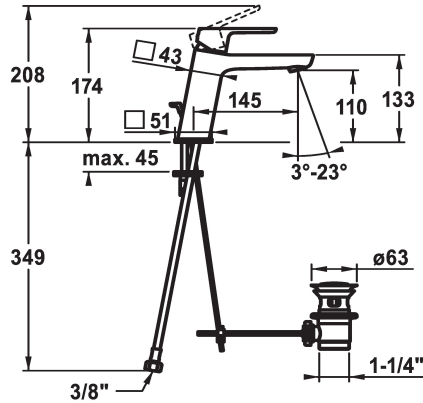

## KWC MONTA Lever mixer - Basin

Modell-Linie: MONTA | 12.411.043.000FL  
Armatura umywalkowa | Armatura jednouchwytowa

### KWC-No.

**124519**  
chromeline, A 145, flexible connection hoses, with pop-up valve

**124520**  
chromeline, A 145, flexible connection hoses, without pop-up valve

- \* Lever mixer
- \* EcoProtect - water-saving device
- \* Fixed spout
- Neoperl® Perlator® SSR, swivelling jet regulator
- \* OptimalSpace - ample space for washing or working
- \* KWC cartridge M 35 OP

### ATT-KWC- ABLAUFGARNITUR

mit\_Ablaufgarnitur

ohne\_Ablaufgarnitur

- with ceramic discs
- flow rate and temperature continuously variable
- temperature limitation
- \* Flexible connection hoses 3/8"
- \* Fastening by means of stud bolt M8 x 1
- \* Mounting hole size ø35 mm

Faucet\_typ

Dimension Height

G\_Acoustic group

Projection\_A

EnergyLabelCH

ATT-KWC-MASS-WASSERAUSTRITT

Material

5 l/min (3 bar)