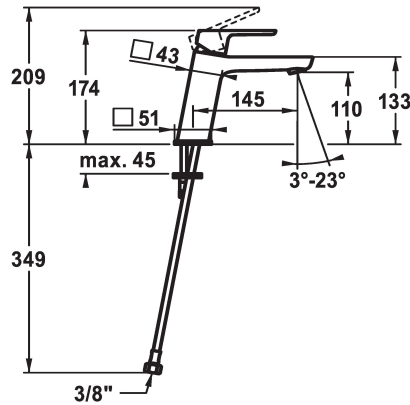

KWC MONTA Lever mixer - Basin

Modell-Linie: MONTA | 12.411.053.000FL
Hanat | Käsi­käyt­toiset hanat

KWC-No.

124519
chromeline, A 145, flexible connection hoses, with pop-up valve

124520
chromeline, A 145, flexible connection hoses, without pop-up valve

- * Lever mixer
- * EcoProtect - water-saving device
- * Fixed spout
- Neoperl® Perlator® SSR, swivelling jet regulator
- * OptimalSpace - ample space for washing or working
- * KWC cartridge M 35 OP

ATT-KWC- ABLAUFGARNITUR

mit_Ablaufgarnitur

ohne_Ablaufgarnitur

- with ceramic discs
- flow rate and temperature continuously variable
- temperature limitation
- * Flexible connection hoses 3/8"
- * Fastening by means of stud bolt M8 x 1
- * Mounting hole size ø35 mm