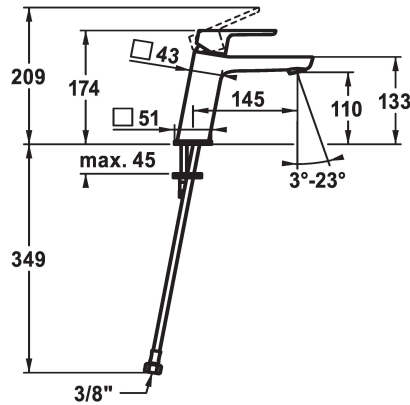

KWC MONTA Lever mixer - Basin

Modell-Linie: MONTA | 12.411.053.000FL
Armatura umywalkowa | Armatura jednouchwytywa

KWC-No.

124519
chromeline, A 145, flexible connection hoses, with pop-up valve

124520
chromeline, A 145, flexible connection hoses, without pop-up valve

- * Lever mixer
- * EcoProtect - water-saving device
- * Fixed spout
- Neoperl® Perlator® SSR, swivelling jet regulator
- * OptimalSpace - ample space for washing or working
- * KWC cartridge M 35 OP

ATT-KWC- ABLAUFGARNITUR

mit_Ablaufgarnitur

ohne_Ablaufgarnitur

- with ceramic discs
- flow rate and temperature continuously variable
- temperature limitation
- * Flexible connection hoses 3/8"
- * Fastening by means of stud bolt M8 x 1
- * Mounting hole size ø35 mm

Faucet_typ

Dimension Height

G_Acoustic group

Projection_A

EnergyLabelCH

ATT-KWC-MASS-WASSERAUSTRITT

Material

5 l/min (3 bar)