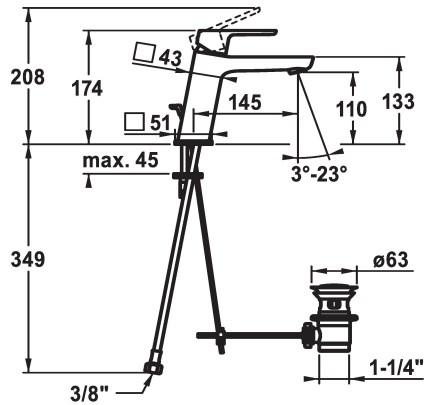

## KWC MONTA

Lever mixer - Basin - CoolFix

Modell-Linie: MONTA | 12.411.033.000FL  
Umyvadlové armatury | Hydraulické armatury

### KWC-No.

**124521**  
chromeline, A 145, flexible connection hoses, with pop-up valve

**124522**  
chromeline, A 145, flexible connection hoses, without pop-up valve

- \* Lever mixer
- \* CoolFix - Cold water flow with a centered lever
- \* EcoProtect - water-saving device
- \* Fixed spout
- Neoperl® Perlator® SSR, swivelling jet regulator
- \* OptimalSpace - ample space for washing or working
- \* KWC cartridge M 35 OP

### ATT-KWC- ABLAUFGARNITUR

mit\_Ablaufgarnitur

ohne\_Ablaufgarnitur

- with ceramic discs
- flow rate and temperature continuously variable
- temperature limitation
- \* Flexible connection hoses 3/8"
- \* Fastening by means of stud bolt M8 x 1
- \* Mounting hole size ø35 mm

Faucet\_typ

Measure\_Height

ATT-KWC-ENERGIESPAREN

G\_Acoustic\_group

Projection\_A

EnergyLabelCH

ATT-KWC-MASS-WASSERAUSTRITT

Materiál