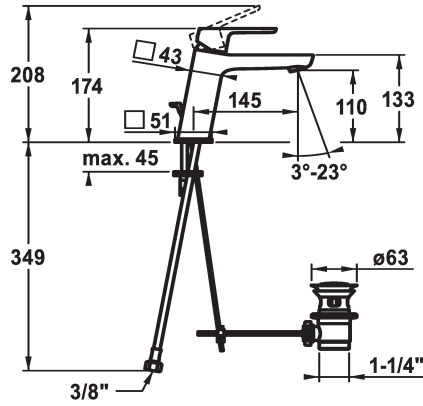

KWC MONTA

Lever mixer - Basin - CoolFix

Modell-Linie: MONTA | 12.411.033.000FL

Taps | Manual taps

KWC-No.

124521
chromeline, A 145, flexible connection hoses, with pop-up valve

124522
chromeline, A 145, flexible connection hoses, without pop-up valve

- * Lever mixer
- * CoolFix - Cold water flow with a centered lever
- * EcoProtect - water-saving device
- * Fixed spout
- Neoperl® Perlator® SSR, swivelling jet regulator
- * OptimalSpace - ample space for washing or working
- * KWC cartridge M 35 OP

Pop-up_valve

with pop-up valve

without pop-up valve

- with ceramic discs
- flow rate and temperature continuously variable
- temperature limitation
- * Flexible connection hoses 3/8"
- * Fastening by means of stud bolt M8 x 1
- * Mounting hole size ø35 mm

Technical Data

Flow rate
Pop-up_valve
Connection
Spout
Handling
Color code
Installation_type
Faucet_typ
Dimension Height
Energysaving
Acoustic group
Projection_A
Energy Label
Dimension Water outlet
material