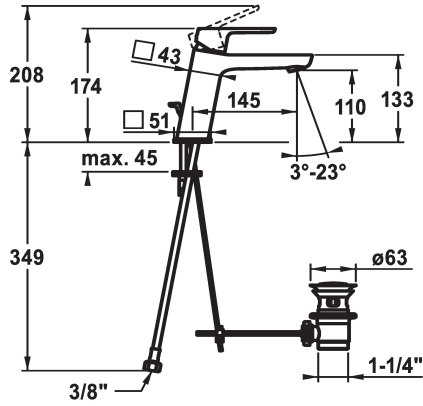

## KWC MONTA

Lever mixer - Basin - CoolFix

Modell-Linie: MONTA | 12.411.033.000FL

Taps | Manual taps

### KWC-No.

**124521**

chromeline, A 145, flexible connection hoses, with pop-up valve

**124522**

chromeline, A 145, flexible connection hoses, without pop-up valve

- \* Lever mixer
- \* CoolFix - Cold water flow with a centered lever
- \* EcoProtect - water-saving device
- \* Fixed spout
- Neoperl® Perlator® SSR, swivelling jet regulator
- \* OptimalSpace - ample space for washing or working
- \* KWC cartridge M 35 OP

### pop-up assembly

with pop-up valve

without pop-up valve

- with ceramic discs
- flow rate and temperature continuously variable
- temperature limitation
- \* Flexible connection hoses 3/8"
- \* Fastening by means of stud bolt M8 x 1
- \* Mounting hole size ø35 mm

### Technical Data

Flow rate
pop-up assembly
Connection
Spout
Handling
Color code
Installation type
Faucet_typ
Dimension Height
Energysaving
Acoustic group
Projection A
Energy label
Dimension Water outlet
material