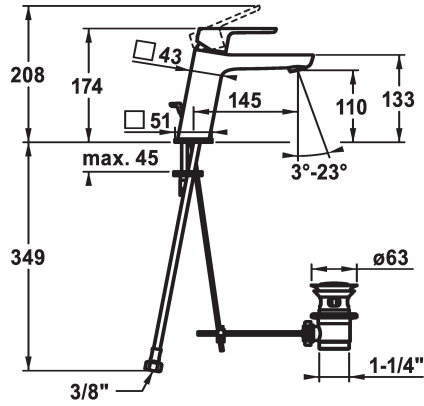

KWC MONTA

Lever mixer - Basin - CoolFix

Modell-Linie: MONTA | 12.411.033.000FL

Taps | Manual taps

KWC-No.

124521

chromeline, A 145, flexible connection hoses, with pop-up valve

124522

chromeline, A 145, flexible connection hoses, without pop-up valve

- * Lever mixer
- * CoolFix - Cold water flow with a centered lever
- * EcoProtect - water-saving device
- * Fixed spout
- Neoperl® Perlator® SSR, swivelling jet regulator
- * OptimalSpace - ample space for washing or working
- * KWC cartridge M 35 OP

pop-up valve

with pop-up valve

without pop-up valve

- with ceramic discs
- flow rate and temperature continuously variable
- temperature limitation
- * Flexible connection hoses 3/8"
- * Fastening by means of stud bolt M8 x 1
- * Mounting hole size ø35 mm

Technical Data

Flow rate
pop-up valve
Connection
Spout
Handling
Color code
Installation type
Faucet_typ
Measure Height
Energysaving
Acoustic group
Projection A
Energy label
Dimension Water outlet
material