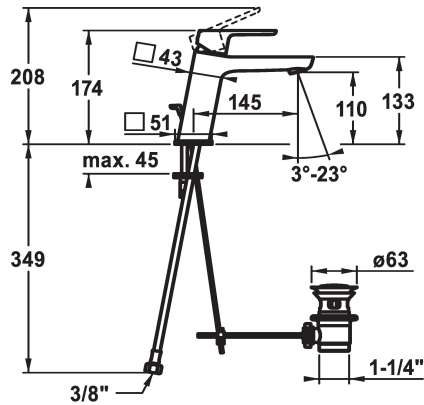

## KWC MONTA

Lever mixer - Basin - CoolFix

Modell-Linie: MONTA | 12.411.033.000FL

Hanat | Käsikäyttöiset hanat

#### 124522

chromeline, A 145, flexible connection hoses, without pop-up valve

- \* Lever mixer
- \* CoolFix - Cold water flow with a centered lever
- \* EcoProtect - water-saving device
- \* Fixed spout
- Neoperl® Perlator® SSR, swivelling jet regulator
- \* OptimalSpace - ample space for washing or working
- \* KWC cartridge M 35 OP

### ATT-KWC- ABLAUFGARNITUR

mit\_Ablaufgarnitur

ohne\_Ablaufgarnitur

- with ceramic discs
- flow rate and temperature continuously variable
- temperature limitation
- \* Flexible connection hoses 3/8"
- \* Fastening by means of stud bolt M8 x 1
- \* Mounting hole size ø35 mm