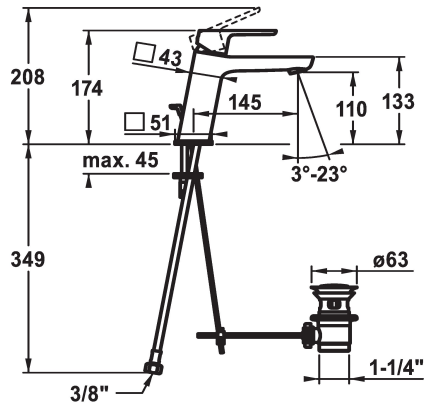

KWC MONTA

Lever mixer - Basin - CoolFix

Modell-Linie: MONTA | 12.411.033.000FL

Armatura umywalkowa | Armatura jednouchwytowa

KWC-No.

124521

chromeline, A 145, flexible connection hoses, with pop-up valve

124522

chromeline, A 145, flexible connection hoses, without pop-up valve

- * Lever mixer
- * CoolFix - Cold water flow with a centered lever
- * EcoProtect - water-saving device
- * Fixed spout
- Neoperl® Perlator® SSR, swivelling jet regulator
- * OptimalSpace - ample space for washing or working
- * KWC cartridge M 35 OP

ATT-KWC- ABLAUFGARNITUR

mit_Ablaufgarnitur

ohne_Ablaufgarnitur

- with ceramic discs
- flow rate and temperature continuously variable
- temperature limitation
- * Flexible connection hoses 3/8"
- * Fastening by means of stud bolt M8 x 1
- * Mounting hole size ø35 mm

5 l/min (3 bar)

mit_Ablaufgarnitur

Flexible_Anschlusschläuche

fest

topbedient

chromeline

Standmontage

01