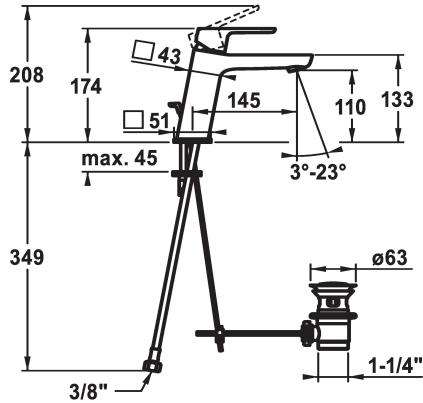

KWC MONTA

Lever mixer - Basin - CoolFix

Modell-Linie: MONTA | 12.411.033.000FL

Kranar | Hydraulické armatúry

KWC-No.

124521

chromeline, A 145, flexible connection hoses, with pop-up valve

124522

chromeline, A 145, flexible connection hoses, without pop-up valve

- * Lever mixer
- * CoolFix - Cold water flow with a centered lever
- * EcoProtect - water-saving device
- * Fixed spout
- Neoperl® Perlator® SSR, swivelling jet regulator
- * OptimalSpace - ample space for washing or working
- * KWC cartridge M 35 OP

ATT-KWC- ABLAUFGARNITUR

mit_Ablaufgarnitur

ohne_Ablaufgarnitur

- with ceramic discs
- flow rate and temperature continuously variable
- temperature limitation
- * Flexible connection hoses 3/8"
- * Fastening by means of stud bolt M8 x 1
- * Mounting hole size ø35 mm

5 l/min (3 bar)

mit_Ablaufgarnitur

Flexible_Anschlusschläuche

fest

topbedient

chromeline

Standmontage

01