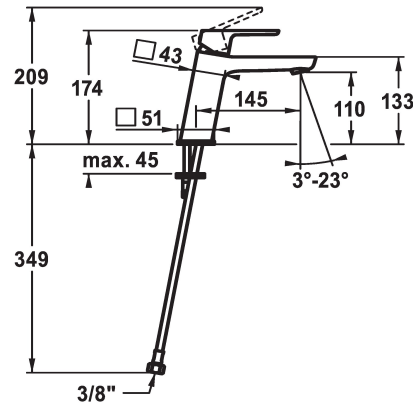

KWC MONTA

Lever mixer - Basin - CoolFix

Modell-Linie: MONTA | 12.411.073.000FL
Umyvadlové armatury | Hydraulické armatury

KWC-No.

124521
chromeline, A 145, flexible connection hoses, with pop-up valve

124522
chromeline, A 145, flexible connection hoses, without pop-up valve

- * Lever mixer
- * CoolFix - Cold water flow with a centered lever
- * EcoProtect - water-saving device
- * Fixed spout
- Neoperl® Perlator® SSR, swivelling jet regulator
- * OptimalSpace - ample space for washing or working
- * KWC cartridge M 35 OP

ATT-KWC- ABLAUFGARNITUR

mit_Ablaufgarnitur

ohne_Ablaufgarnitur

- with ceramic discs
- flow rate and temperature continuously variable
- temperature limitation
- * Flexible connection hoses 3/8"
- * Fastening by means of stud bolt M8 x 1
- * Mounting hole size ø35 mm

Faucet_typ

Measure_Height

ATT-KWC-ENERGIESPAREN

G_Acoustic_group

Projection_A

EnergyLabelCH

ATT-KWC-MASS-WASSERAUSTRITT

Materiál